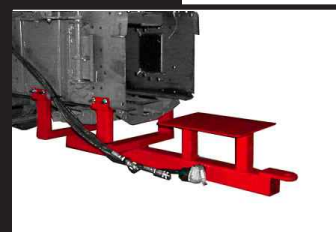

STEFFEN SYSTEMS SQUARE BALE ACCUMULATORS

Accumulator Model 950

STEFFEN SYSTEMS

MODEL 950

BALE CONFIGURATIONS:

8 Bales Flat
14x18 or 16x18

30"-48"

10 Bales Flat-Tie
14x18 or 16x18

36"-38"
app 96" (244cm)

app 74" (188cm)

10 Bales on Edge
14x18 *requires edge kit

76-122cm

12 Bales, Edge-Tie
14x18 *requires edge kit

91-97cm
app 94" (239cm)

app 75" (190cm)

OPTIONS

Hitch Kit
attaches to baler assembly required
SA-HK
also available with swing hitch for center-feed balers

Edge Kit
places bales on edge before they enter the accumulator
SA-EK

Hose Kit
with quick connects fits most tractors
SA-HO

MODEL 5508 BALE HANDLER

STEFFEN SYSTEMS SQUARE BALE ACCUMULATORS

MODEL 950

STEFFEN SYSTEMS

Steffen Systems offers a wide assortment of commercial grade Bale Accumulators capable of packaging eight to fifteen bales. Towed behind your baler, our accumulators connect directly to your tractor's hydraulic remotes and battery - eliminating the need for extra pumps or expensive hitch equipment. Smooth precision functions keep up with any baler's production. Our feed chain eliminates jamming by automatically pulling bales away from your baler, and pausing while the push bar works. Bales will not jam even at high output! Our dump system is tied to your ground speed - creating tight, uniform packages even in steep or rough terrain.