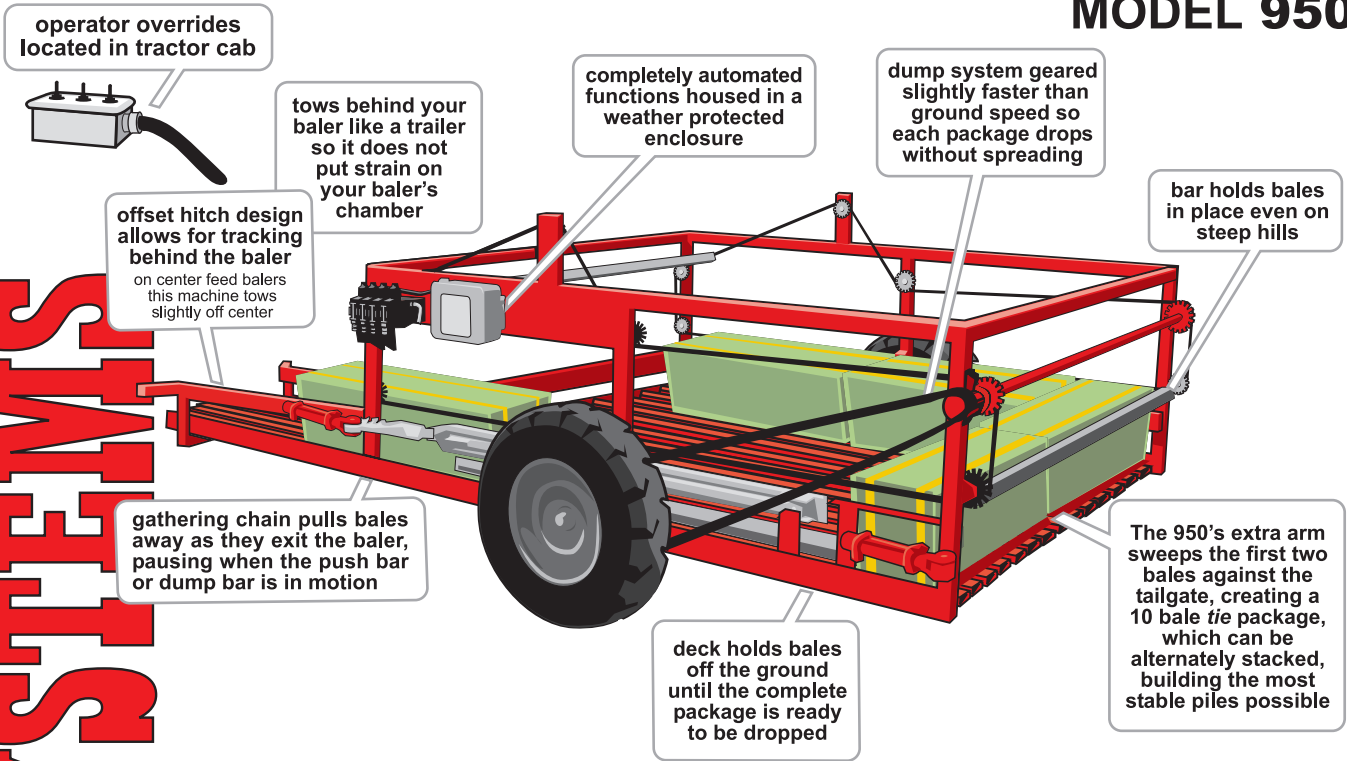

Hitch Kit
attaches to baler assembly required
SA-HK
also available with swing hitch for center-feed balers

Edge Kit
places bales on edge before they enter the accumulator
SA-EK

Hose Kit
with quick connects fits most tractors
SA-HO

MODEL 5508 BALE HANDLER

STEFFEN SYSTEMS SQUARE BALE ACCUMULATORS

MODEL 950

STEFFEN SYSTEMS

Steffen Systems offers a wide assortment of commercial grade Bale Accumulators capable of packaging eight to fifteen bales. Towed behind your baler, our accumulators connect directly to your tractor's hydraulic remotes and battery - eliminating the need for extra pumps or expensive hitch equipment. Smooth precision functions keep up with any baler's production. Our feed chain eliminates jamming by automatically pulling bales away from your baler, and pausing while the push bar works. Bales will not jam even at high output! Our dump system is tied to your ground speed - creating tight, uniform packages even in steep or rough terrain.

PRODUCT SPECIFICATIONS

shipping weight:	1375 lbs	624 kg
overall length:	166 inches	422 cm
shipping width:	100 inches	254 cm
overall width:	112 inches	285 cm
overall height:	59 inches	150 cm
tongue weight:	200 lbs empty	91 kg
	500 lbs loaded	227 kg