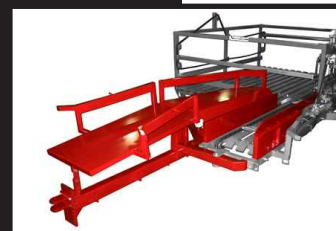

STEFFEN SYSTEMS SQUARE BALE ACCUMULATORS

Accumulator Model 950

STEFFEN SYSTEMS

MODEL 950

BALE CONFIGURATIONS:

8 Bales Flat
14x18 or 16x18

30"-48"

10 Bales Flat-Tie
14x18 or 16x18

36"-38"
app 96" (244cm)

app 74" (188cm)

10 Bales on Edge
14x18 *requires edge kit

76-122cm

12 Bales, Edge-Tie
14x18 *requires edge kit

91-97cm
app 94" (239cm)

app 75" (190cm)

OPTIONS

Hitch Kit
attaches to baler assembly required
SA-HK
also available with swing hitch for center-feed balers

Edge Kit
places bales on edge before they enter the accumulator
SA-EK

Hose Kit
with quick connects fits most tractors
SA-HO

MODEL 5508 BALE HANDLER

STEFFEN SYSTEMS SQUARE BALE ACCUMULATORS

MODEL 950

STEFFEN SYSTEMS

Steffen Systems offers a wide assortment of commercial grade Bale Accumulators capable of packaging eight to fifteen bales. Towed behind your baler, our accumulators connect directly to your tractor's hydraulic remotes and battery - eliminating the need for extra pumps or expensive hitch equipment. Smooth precision functions keep up with any baler's production. Our feed chain eliminates jamming by automatically pulling bales away from your baler, and pausing while the push bar works. Bales will not jam even at high output! Our dump system is tied to your ground speed - creating tight, uniform packages even in steep or rough terrain.