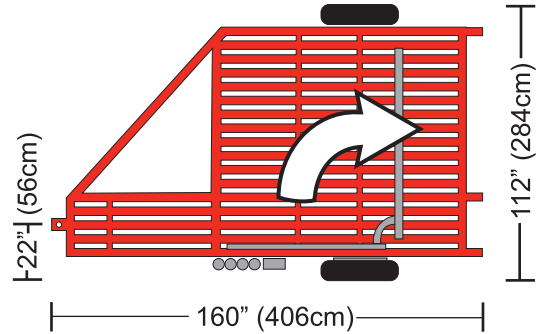

STEFFEN SYSTEMS SQUARE BALE ACCUMULATORS

Accumulator Model 950

STEFFEN SYSTEMS

MODEL 950

BALE CONFIGURATIONS:

8 Bales Flat
14x18 or 16x18

30"-48"

10 Bales Flat-Tie
14x18 or 16x18

36"-38"
app 96" (244cm)

app 74" (188cm)

10 Bales on Edge
14x18 *requires edge kit

76-122cm

12 Bales, Edge-Tie
14x18 *requires edge kit

91-97cm
app 94" (239cm)

app 75" (190cm)

OPTIONS

PRODUCT SPECIFICATIONS

shipping weight:	1375 lbs	624 kg
overall length:	166 inches	422 cm
shipping width:	100 inches	254 cm
overall width:	112 inches	285 cm
overall height:	59 inches	150 cm
tongue weight:	200 lbs empty	91 kg
	500 lbs loaded	227 kg