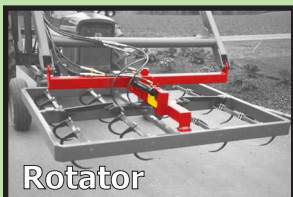

15 Standard Bales - Edge
14x18

32"- 40" | 80-100cm

app 74" (188cm)

Your factory authorized dealer:

MODEL 6512 SQUARE BALE HANDLER

STEFFEN SYSTEMS

Steffen Systems Bale Handlers are the toughest, longest lasting units available. Their unique opposing spring steel teeth work like a claw, having the strength to curve deep into your tightest bales, yet easily gripping even your softest hay. The sealed ball bearing tooth shaft pivots, and an all steel tubing frame makes the entire unit virtually indestructible. Our Handlers quickly mount to a variety of loaders, and require only one hydraulic remote to operate the teeth.

Attachments & Mounting Options

Standard

high lift gains up to 30 in. of stacking height

SH-ST

Extended

longer extension allows rotator to spin

SH-EX

Rigid Fork

specify model, available with pin or hook anchor

SH-RF

Slip-on Fork

specify fork length, width thickness and spacing

SH-SF

Rotator

bolts in, allowing up to 90 degree rotation to one side

SH-RO

Skidsteer

fits all standard skidsteers and skidsteer type loaders

SH-SS

Quick-attach

Quick-attach is available for most popular models

SH-QA

Pin-type

made to order - complete a pin-type order form