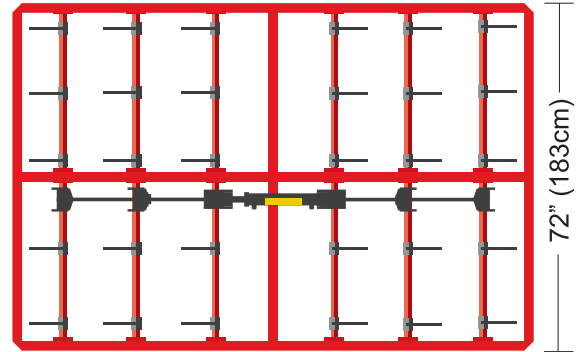

STEFFEN SYSTEMS SQUARE BALE HANDLERS

**STEFFEN
SYSTEMS**

HAY HANDLING EQUIPMENT

Handler Model 6512

STEFFEN SYSTEMS

MODEL 6512

shown with rotator and extended attachment

MODEL 6512 SPECIFICATIONS

- shipping weight: **690 lbs**
- overall length: **72 inches**
- overall width: **108 inches**
- required loader: **60 hp (minimum)**
- 2200 lb capacity**
- standard features: **30 adjustable teeth**
- self leveling**
- two mount positions**
- industrial hydraulics**

compatible with:

Model 1250 Bale Accumulator

108" (275cm)

72" (183cm)

BALE CONFIGURATIONS:

12 Standard Bales - Flat
14x18 or 16x18

app 120" (305cm)

app 75" (190cm)

15 Standard Bales - Edge
14x18

32"- 40" | 80-100cm

app 74" (188cm)

Your factory authorized dealer:

MODEL 6512 SQUARE BALE HANDLER

STEFFEN SYSTEMS

Steffen Systems Bale Handlers are the toughest, longest lasting units available. Their unique opposing spring steel teeth work like a claw, having the strength to curve deep into your tightest bales, yet easily gripping even your softest hay. The sealed ball bearing tooth shaft pivots, and an all steel tubing frame makes the entire unit virtually indestructible. Our Handlers quickly mount to a variety of loaders, and require only one hydraulic remote to operate the teeth.