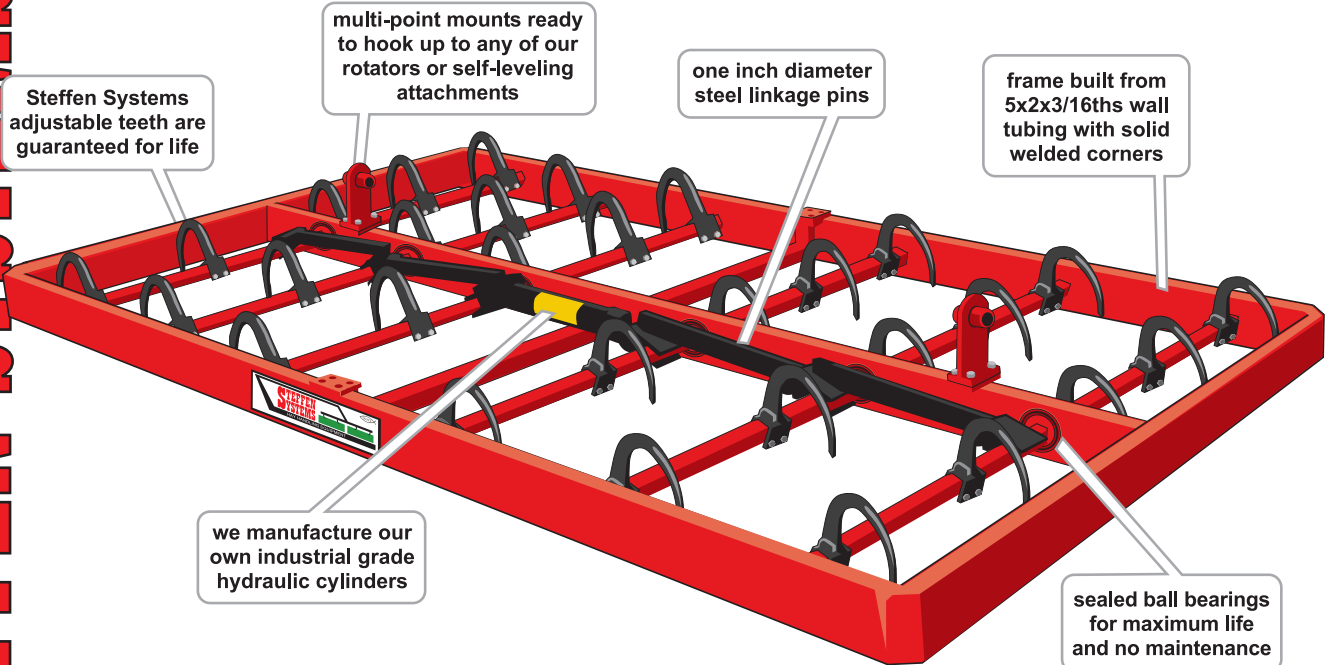

- shipping weight: **690 lbs**
- overall length: **72 inches**
- overall width: **108 inches**
- required loader: **60 hp (minimum)**
- 2200 lb capacity**
- standard features: **30 adjustable teeth**
- self leveling**
- two mount positions**
- industrial hydraulics**

15 Standard Bales - Edge
14x18

32"- 40" | 80-100cm

app 74" (188cm)

Your factory authorized dealer:

MODEL 6512 SQUARE BALE HANDLER

STEFFEN SYSTEMS

Steffen Systems Bale Handlers are the toughest, longest lasting units available. Their unique opposing spring steel teeth work like a claw, having the strength to curve deep into your tightest bales, yet easily gripping even your softest hay. The sealed ball bearing tooth shaft pivots, and an all steel tubing frame makes the entire unit virtually indestructible. Our Handlers quickly mount to a variety of loaders, and require only one hydraulic remote to operate the teeth.

Attachments & Mounting Options

Standard

high lift gains up to 30 in. of stacking height

SH-ST

Extended

longer extension allows rotator to spin

SH-EX

Rigid Fork

specify model, available with pin or hook anchor

SH-RF

Slip-on Fork

specify fork length, width thickness and spacing

SH-SF

Rotator

bolts in, allowing up to 90 degree rotation to one side

SH-RO