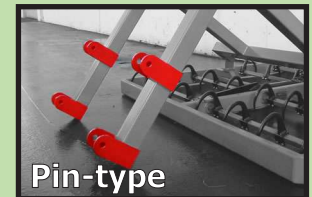

15 Standard Bales - Edge
14x18

32"- 40" | 80-100cm

app 74" (188cm)

Your factory authorized dealer:

MODEL 6512 SQUARE BALE HANDLER

STEFFEN SYSTEMS

Steffen Systems Bale Handlers are the toughest, longest lasting units available. Their unique opposing spring steel teeth work like a claw, having the strength to curve deep into your tightest bales, yet easily gripping even your softest hay. The sealed ball bearing tooth shaft pivots, and an all steel tubing frame makes the entire unit virtually indestructible. Our Handlers quickly mount to a variety of loaders, and require only one hydraulic remote to operate the teeth.

specify model, available with pin or hook anchor

SH-RF

Slip-on Fork

specify fork length, width thickness and spacing

SH-SF

Rotator

bolts in, allowing up to 90 degree rotation to one side

SH-RO

Skidsteer

fits all standard skidsteers and skidsteer type loaders

SH-SS

Quick-attach

Quick-attach is available for most popular models

SH-QA

Pin-type

made to order - complete a pin-type order form