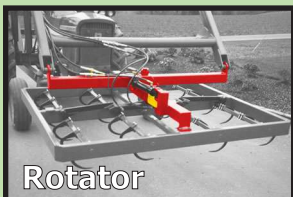

# MODEL 2504 SQUARE BALE HANDLER

**STEFFEN SYSTEMS**

Steffen Systems Bale Handlers are the toughest, longest lasting units available. Their unique opposing spring steel teeth work like a claw, having the strength to curve deep into your tightest bales, yet easily gripping even your softest hay. The sealed ball bearing tooth shaft pivots, and an all steel tubing frame makes the entire unit virtually indestructible. Our Handlers quickly mount to a variety of loaders, and require only one hydraulic remote to operate the teeth.

## Attachments & Mounting Options

Mini

high lift gains up to 20 in. of stacking height

**SH-MI**

Extended

longer extension allows rotator to spin

**SH-EX**

Rigid Fork

specify model, available with pin or hook anchor

**SH-RF**

Slip-on Fork

specify fork length, width thickness and spacing

**SH-SF**

Rotator

bolts in, allowing up to 90 degree rotation to one side

**SH-RO**

Skidsteer

fits all standard skidsteers and skidsteer type loaders

**SH-SS**

Quick-attach

Quick-attach is available for most popular models

**SH-QA**

Pin-type

made to order - complete a pin-type order form