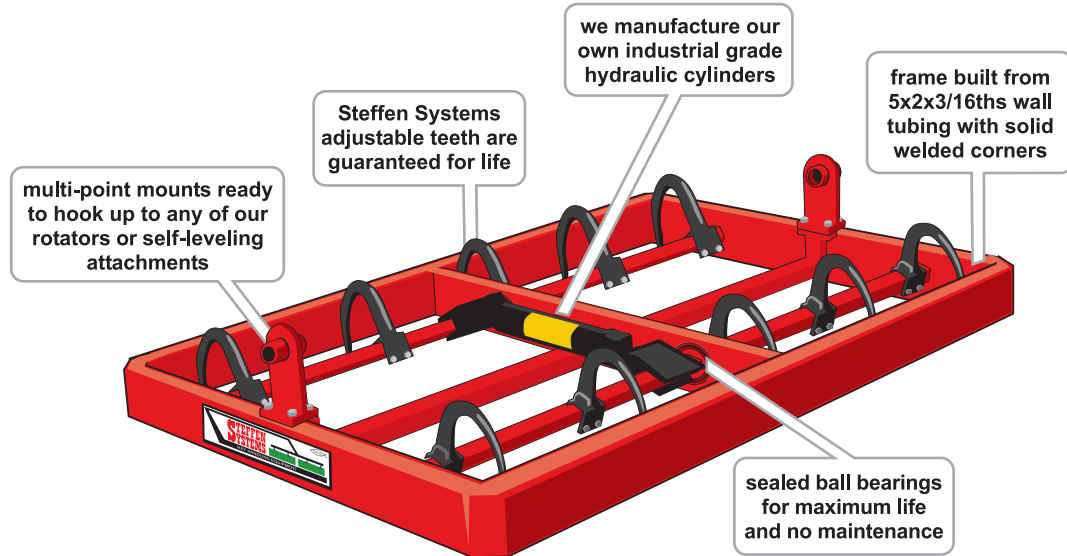

### MODEL 2504 SPECIFICATIONS

- shipping weight: **350 lbs**
- overall length: **46 inches**
- overall width: **72 inches**
- required loader: **25 hp (minimum)**
- 1500 lb capacity**
- standard features: **10 adjustable teeth**
- self leveling**
- industrial hydraulics**

### BALE CONFIGURATIONS:

**4 Standard Bales - Flat**  
14x18 or 16x18

**5 Standard Bales - Edge**  
14x18

compatible with:

**Model SH-MI "Mini" Attachment**

Your factory authorized dealer:

**STEFFEN SYSTEMS**

# MODEL 2504 SQUARE BALE HANDLER

**STEFFEN SYSTEMS**

Steffen Systems Bale Handlers are the toughest, longest lasting units available. Their unique opposing spring steel teeth work like a claw, having the strength to curve deep into your tightest bales, yet easily gripping even your softest hay. The sealed ball bearing tooth shaft pivots, and an all steel tubing frame makes the entire unit virtually indestructible. Our Handlers quickly mount to a variety of loaders, and require only one hydraulic remote to operate the teeth.

## Attachments & Mounting Options

Mini

high lift gains up to 20 in. of stacking height

**SH-MI**

Extended

longer extension allows rotator to spin

**SH-EX**

Rigid Fork