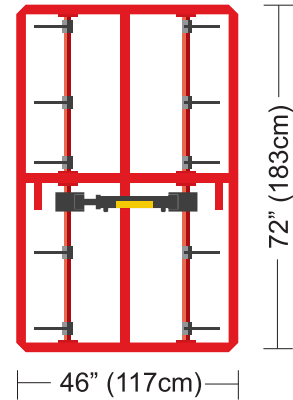

### MODEL 2504 SPECIFICATIONS

- shipping weight: **350 lbs**
- overall length: **46 inches**
- overall width: **72 inches**
- required loader: **25 hp (minimum)**
- 1500 lb capacity**
- standard features: **10 adjustable teeth**
- self leveling**
- industrial hydraulics**

### BALE CONFIGURATIONS:

**4 Standard Bales - Flat**  
14x18 or 16x18

**5 Standard Bales - Edge**  
14x18

compatible with:

**Model SH-MI "Mini" Attachment**

Your factory authorized dealer:

**STEFFEN SYSTEMS**