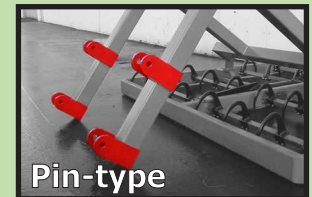

# MODEL 2504 SQUARE BALE HANDLER

**STEFFEN SYSTEMS**

Steffen Systems Bale Handlers are the toughest, longest lasting units available. Their unique opposing spring steel teeth work like a claw, having the strength to curve deep into your tightest bales, yet easily gripping even your softest hay. The sealed ball bearing tooth shaft pivots, and an all steel tubing frame makes the entire unit virtually indestructible. Our Handlers quickly mount to a variety of loaders, and require only one hydraulic remote to operate the teeth.

specify model, available with pin or hook anchor

**SH-RF**

Slip-on Fork

specify fork length, width thickness and spacing

**SH-SF**

Rotator

bolts in, allowing up to 90 degree rotation to one side

**SH-RO**

Skidsteer

fits all standard skidsteers and skidsteer type loaders

**SH-SS**

Quick-attach

Quick-attach is available for most popular models

**SH-QA**

Pin-type

made to order - complete a pin-type order form