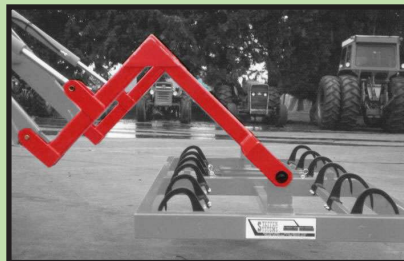

### MODEL 2504 SPECIFICATIONS

- shipping weight: **350 lbs**
- overall length: **46 inches**
- overall width: **72 inches**
- required loader: **25 hp (minimum)**
- 1500 lb capacity**
- standard features: **10 adjustable teeth**
- self leveling**
- industrial hydraulics**

### BALE CONFIGURATIONS:

**4 Standard Bales - Flat**  
14x18 or 16x18

**5 Standard Bales - Edge**  
14x18

compatible with:

**Model SH-MI "Mini" Attachment**

Your factory authorized dealer:

**STEFFEN SYSTEMS**

# MODEL 2504 SQUARE BALE HANDLER

**STEFFEN SYSTEMS**

Steffen Systems Bale Handlers are the toughest, longest lasting units available. Their unique opposing spring steel teeth work like a claw, having the strength to curve deep into your tightest bales, yet easily gripping even your softest hay. The sealed ball bearing tooth shaft pivots, and an all steel tubing frame makes the entire unit virtually indestructible. Our Handlers quickly mount to a variety of loaders, and require only one hydraulic remote to operate the teeth.

## Attachments & Mounting Options

Mini

high lift gains up to 20 in. of stacking height

**SH-MI**

Extended

longer extension allows rotator to spin

**SH-EX**

Rigid Fork