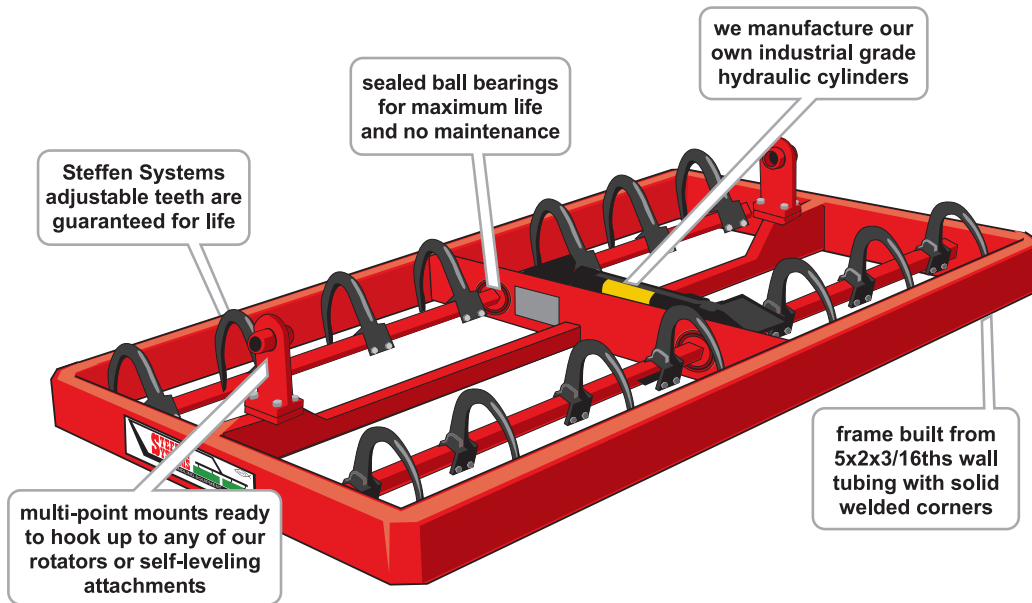

#### MODEL 2505 SPECIFICATIONS

- shipping weight: **400 lbs**
- overall length: **46 inches**
- overall width: **86 inches**
- required loader: **30 hp (minimum)**
- 1500 lb capacity**
- standard features: **14 adjustable teeth**
- self leveling**
- industrial hydraulics**

#### BALE CONFIGURATIONS:

**5 Standard Bales - Flat**  
14x18 or 16x18

**6 Standard Bales - Edge**  
14x18

app 94" (239cm)

32"- 48"  
80-122cm

32"- 48"  
80-122cm

Your factory authorized dealer:

**STEFFEN SYSTEMS**

# MODEL 2505 SQUARE BALE HANDLER

**STEFFEN SYSTEMS**

Steffen Systems Bale Handlers are the toughest, longest lasting units available. Their unique opposing spring steel teeth work like a claw, having the strength to curve deep into your tightest bales, yet easily gripping even your softest hay. The sealed ball bearing tooth shaft pivots, and an all steel tubing frame makes the entire unit virtually indestructible. Our Handlers quickly mount to a variety of loaders, and require only one hydraulic remote to operate the teeth.

## Attachments & Mounting Options

Mini

high lift gains up to 20 in. of stacking height

**SH-MI**

Extended

longer extension allows rotator to spin

**SH-EX**

Rigid Fork