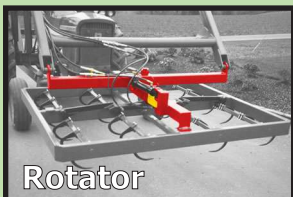

# MODEL 2505 SQUARE BALE HANDLER

**STEFFEN SYSTEMS**

Steffen Systems Bale Handlers are the toughest, longest lasting units available. Their unique opposing spring steel teeth work like a claw, having the strength to curve deep into your tightest bales, yet easily gripping even your softest hay. The sealed ball bearing tooth shaft pivots, and an all steel tubing frame makes the entire unit virtually indestructible. Our Handlers quickly mount to a variety of loaders, and require only one hydraulic remote to operate the teeth.

## Attachments & Mounting Options

Mini

high lift gains up to 20 in. of stacking height

**SH-MI**

Extended

longer extension allows rotator to spin

**SH-EX**

Rigid Fork

specify model, available with pin or hook anchor

**SH-RF**

Slip-on Fork

specify fork length, width thickness and spacing

**SH-SF**

Rotator

bolts in, allowing up to 90 degree rotation to one side

**SH-RO**

Skidsteer

fits all standard skidsteers and skidsteer type loaders

**SH-SS**

Quick-attach

Quick-attach is available for most popular models

**SH-QA**

Pin-type

made to order - complete a pin-type order form