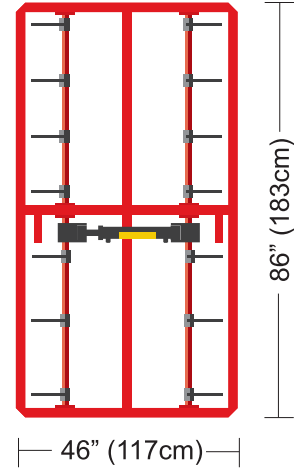

BALE CONFIGURATIONS:

5 Standard Bales - Flat
14x18 or 16x18

6 Standard Bales - Edge
14x18