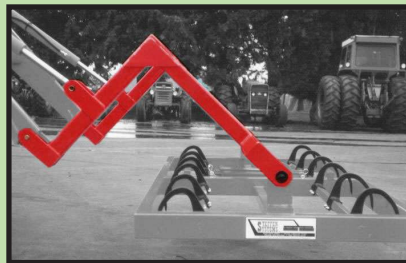

Model SH-MI "Mini" Attachment