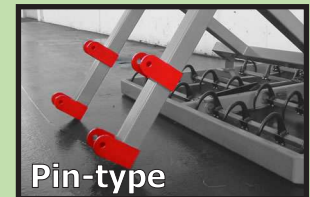

# MODEL 2505 SQUARE BALE HANDLER

**STEFFEN SYSTEMS**

Steffen Systems Bale Handlers are the toughest, longest lasting units available. Their unique opposing spring steel teeth work like a claw, having the strength to curve deep into your tightest bales, yet easily gripping even your softest hay. The sealed ball bearing tooth shaft pivots, and an all steel tubing frame makes the entire unit virtually indestructible. Our Handlers quickly mount to a variety of loaders, and require only one hydraulic remote to operate the teeth.

specify model, available with pin or hook anchor

**SH-RF**

Slip-on Fork

specify fork length, width thickness and spacing

**SH-SF**

Rotator

bolts in, allowing up to 90 degree rotation to one side

**SH-RO**

Skidsteer

fits all standard skidsteers and skidsteer type loaders

**SH-SS**

Quick-attach

Quick-attach is available for most popular models

**SH-QA**

Pin-type

made to order - complete a pin-type order form